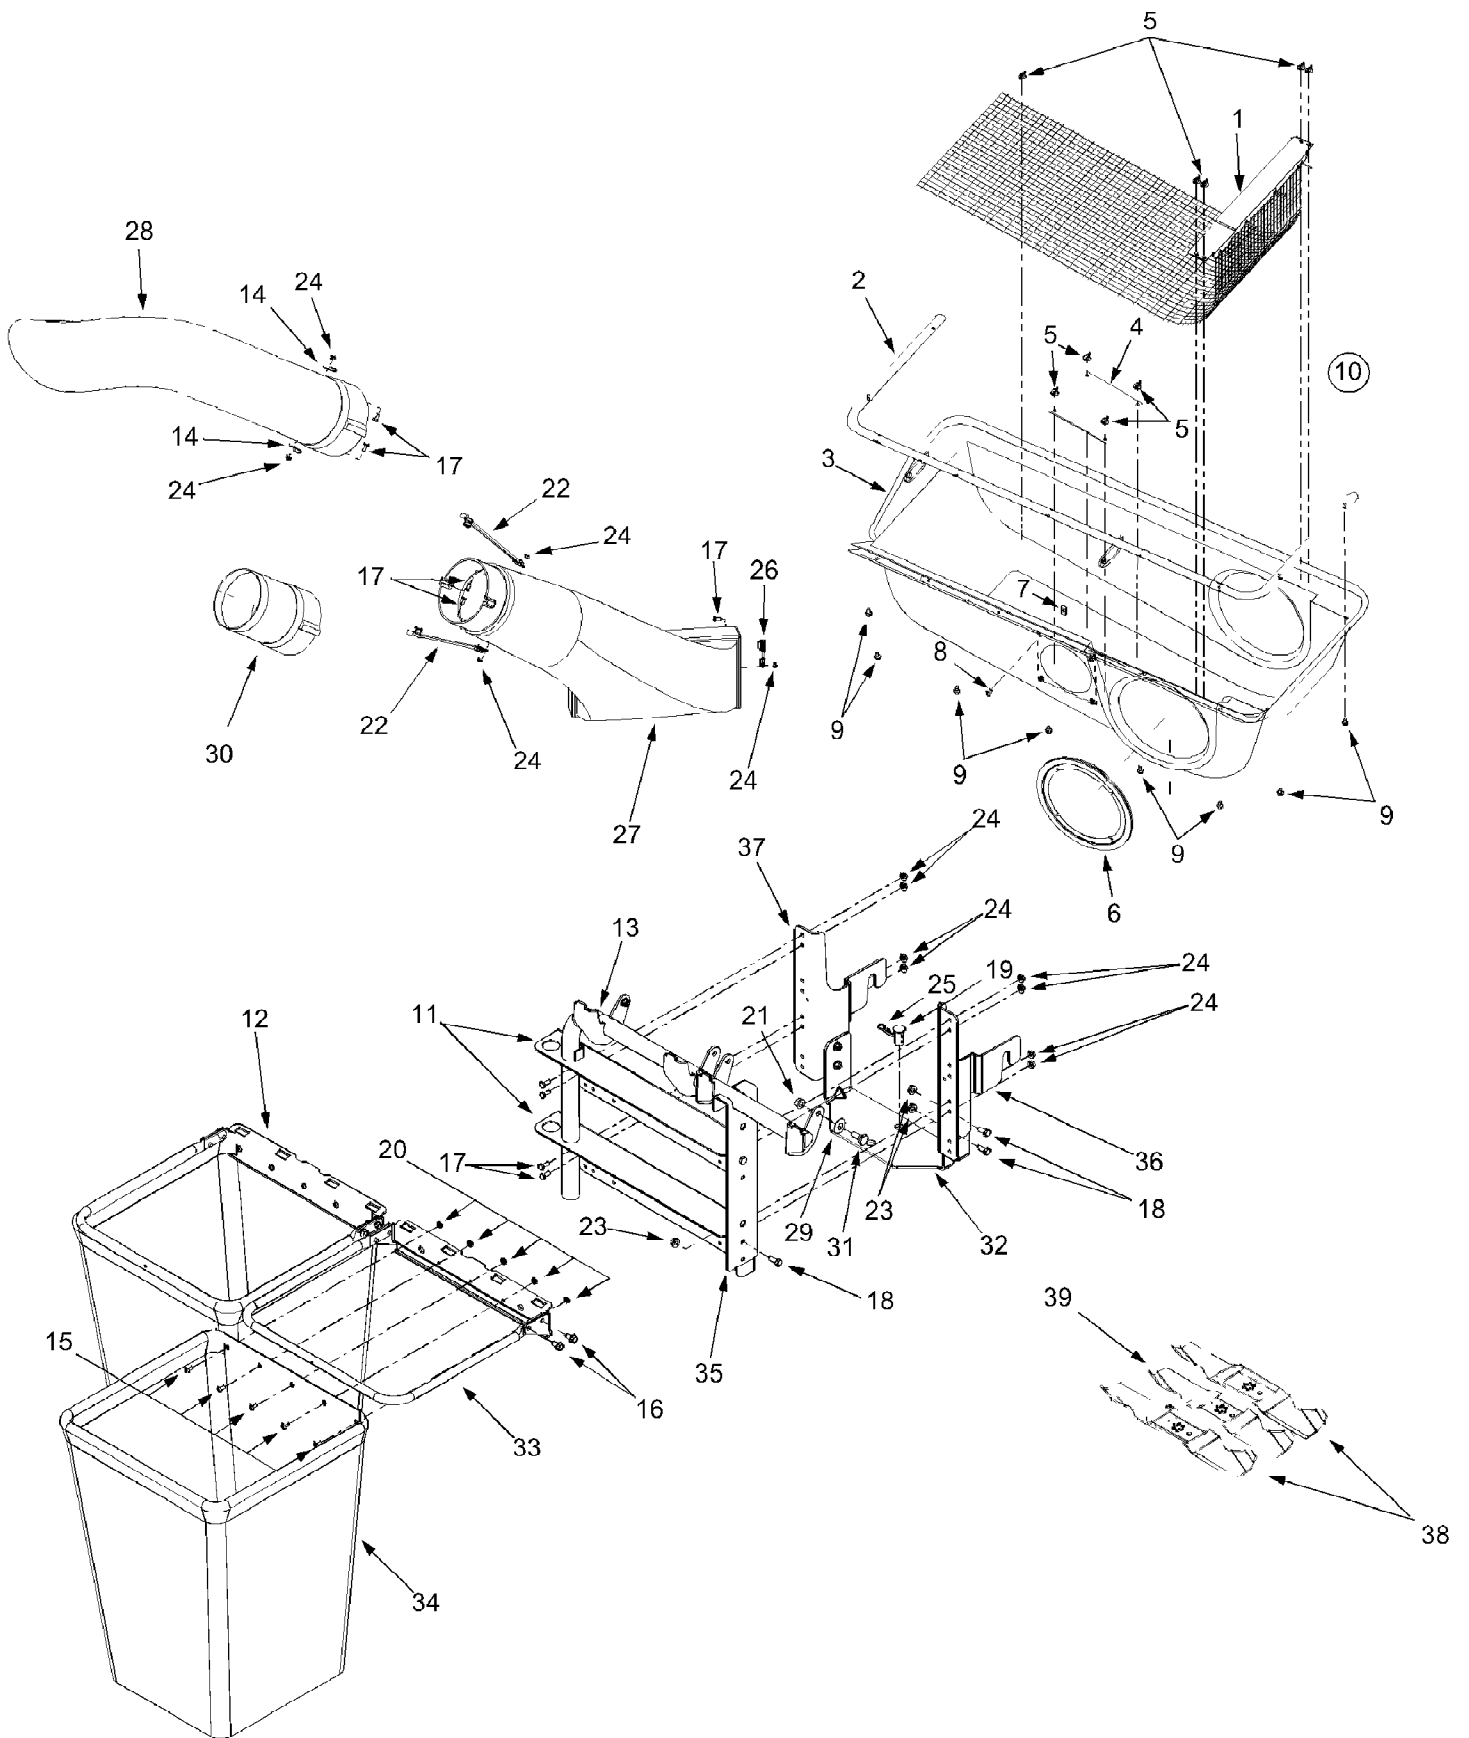

190-602-101 Twin Bagger (2001)
Twin Bagger Assembly

190-602-101 Twin Bagger (2001)
Twin Bagger Assembly

Page 2 of 2

Ref #	Part Number	Qty	S/P/F	Description
1	16847A	1		Screen Assembly
2	16596	1	S	Hinge Bracket Assembly
3	731-0821A	1		Grass Catcher Cover (Model 601)
	731-1417	1		Grass Catcher Cover (Model 602)
4	731-0824A	1	/P	Plastic Plate, 1/8 x 5.6 sq.
5	726-0258	1		Zip Twist Fastener
6	723-0412	1	/P	Tube Seal (Model 601)
	723-0413	1		Tube Seal (Model 602)
7	712-0147	1	/P	U-Type Speed Nut, #10-24
8	710-0351	1	/P	Screw, #10-16 x.5 (Model 601)
	710-0473	1	/P	Screw, #10-24 x.5 (Model 602)
9	710-0599	1	/P	Hex Screw, 1/4-20 x.5 (Model 601)
	710-0896	1	/P	Hex Screw, 1/4-14 x .625 (Model 602)
10	16594A	1		Cover Assembly (Model 601)
	631-0007	1		Cover Assembly (Model 602)
11	16587D	1	S	Catcher Support Tube Mounting Bracket
12	16591A	1	S	Bag Frame Hanger Bracket
13	16592	1	S	Catcher Support Tube Assembly
14	16606	1	S	Retainer Hook Bracket
15	710-0473	1	/P	Screw, #10-24 x .5
16	710-0604A	1	/P	Self Tapping Screw, 5/16-18 x .625
17	710-0751	1	/P	Hex Cap Screw, 1/4-20 x .62
18	710-3008	1	/P	Hex Cap Screw, 5/16-18 x .75
19	711-0309A	1	/P	Clevis Pin
20	712-0272	1	/P	Hex Sems Nut, 10-24
21	712-0431	1	S	Hex Flange Lock Nut, 3/8-16
22	723-0476	1		Retainer Strap Assembly
23	712-3004A	1	/P	Hex Flange Lock Nut, 5/16-18
24	712-3027	1	S	Hex Flange Lock Nut, 1/4-20
25	714-0117	1	/P	Internal Cotter Pin, .148 x 3
26	723-0383	1	S	Retainer Strap Assembly
27	731-0827A	1	S	Discharge Chute (Model 601)
	731-0925B	1	S	Discharge Chute (Model 602)
28	731-0899A	1	S	Chute Tube (Model 601)
	731-0926	1	S	Chute Tube (Model 602)
29	736-0255	1	S	Bell Washer (Model 601)
	736-0253	1	S	Bell Washer (Model 602)
30	731-3272	1	S	Extension Tube (Model 601)
	731-2299	1	S	Extension Tube (Model 602)
31	738-0380	1	S	Shoulder Screw, .50 x .27, 3/8-16
32	783-0765	1	S	Support Cross Bracket
33	749-0701A	1	S	Bag Frame Tube
34	764-0221	1	S	Bag
35	783-0601	1	S	Catcher Support Bracket
36	783-0673	1	S	RH Catcher Support Bracket
37	783-0764	1	S	LH Catcher Support Bracket
38	742-0644	1	S	Star Center Blade, 16.28 (Model 602)
39	742-0645	1	S	Star Center Blade, 14.88 (Model 602)